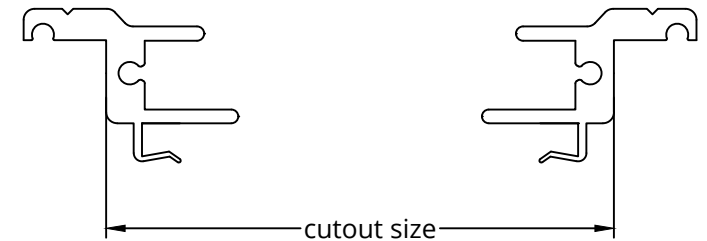

Explore Glazing sliding window Land Rover Defender 1055 x 425

Aluminium profile for Explore Glazing window frames

Our glass is tested and carries the correct legal ECE R-43 and DOT certification for Europe and the rest of the world. The glass is tinted and not provided with a film or coating.

E 43R
DOT