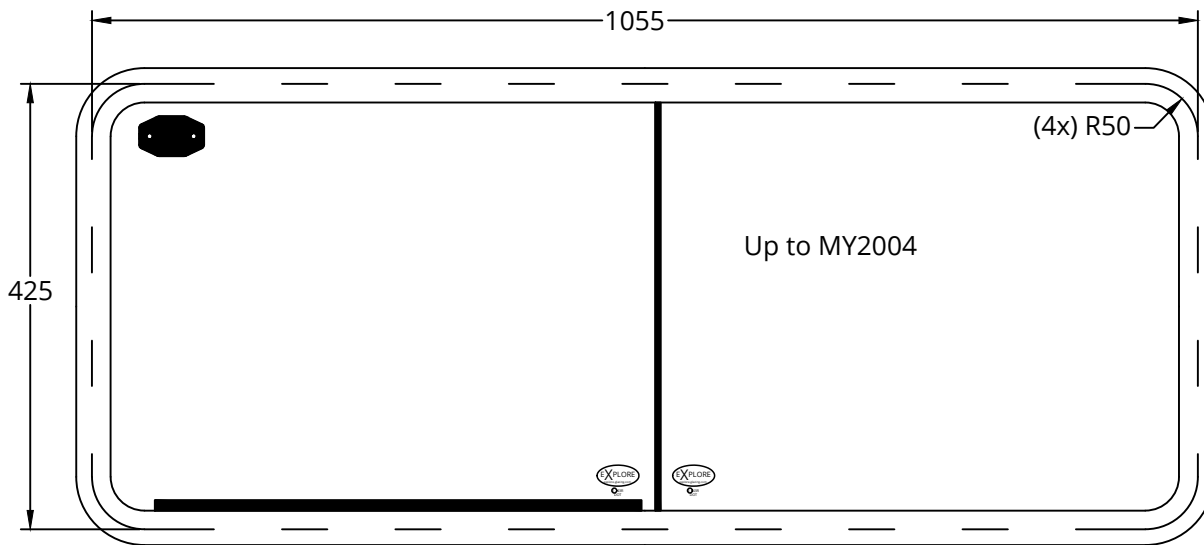

Explore Glazing sliding window Land Rover Defender 1055 x 425

Aluminium profile for Explore Glazing window frames

Our glass is tested and carries the correct legal ECE R-43 and DOT certification for Europe and the rest of the world. The glass is tinted and not provided with a film or coating.

E 43R
DOT