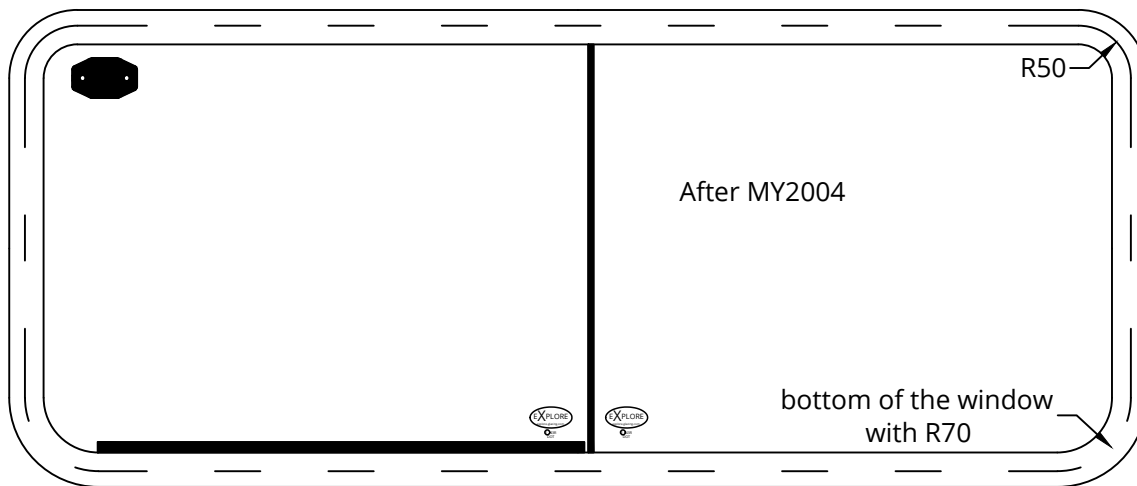

Explore Glazing sliding window Land Rover Defender 1055 x 425

Aluminium profile for Explore Glazing window frames

Our glass is tested and carries the correct legal ECE R-43 and DOT certification for Europe and the rest of the world. The glass is tinted and not provided with a film or coating.