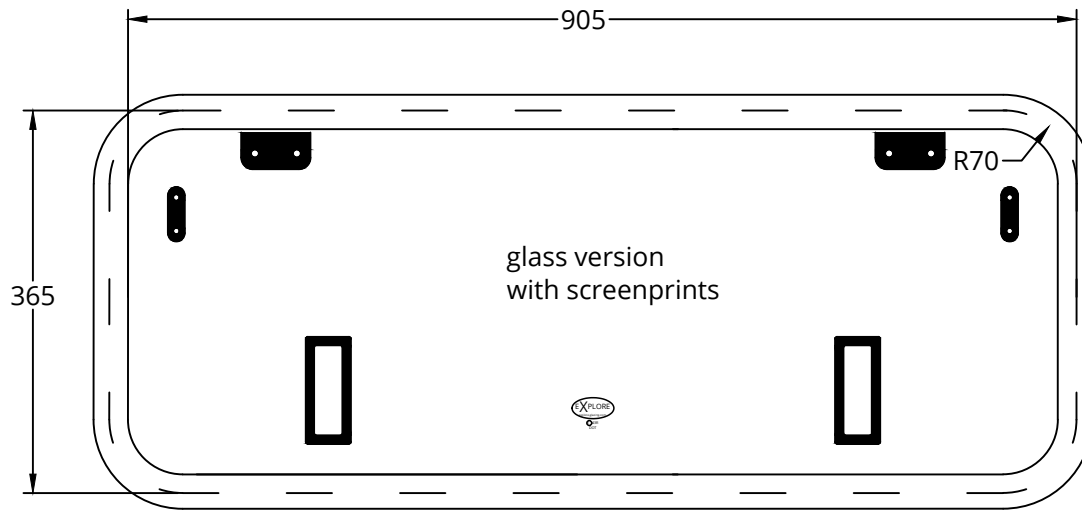

Explore Glazing expedition window Land Rover Defender 905 x 365

Aluminium profile for Explore Glazing window frames