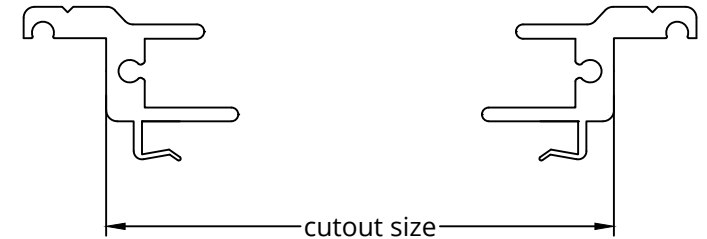

Explore Glazing expedition window Land Rover Defender 905 x 365

Aluminium profile for Explore Glazing window frames

Our glass is tested and carries the correct legal ECE R-43 and DOT certification for Europe and the rest of the world. The glass is tinted and not provided with a film or coating.