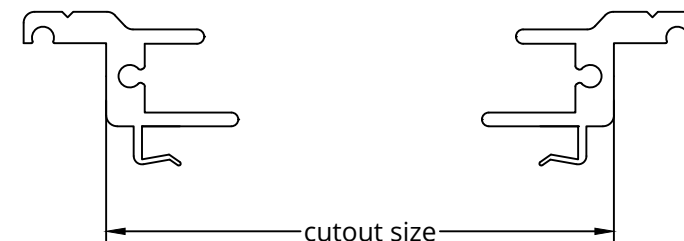

Explore Glazing Expedition window Land Rover Defender 1055 x 425 after MY2004

After MY2004 the bottom of the window has a radius of 70 mm. The upper part of the window remained unchanged and has a radius of 50 mm.

5 mm thick aluminium version

Aluminium profile for Explore Glazing window frames

Our glass is tested and carries the correct legal ECE R-43 and DOT certification for Europe and the rest of the world. The glass is tinted and not provided with a film or coating.