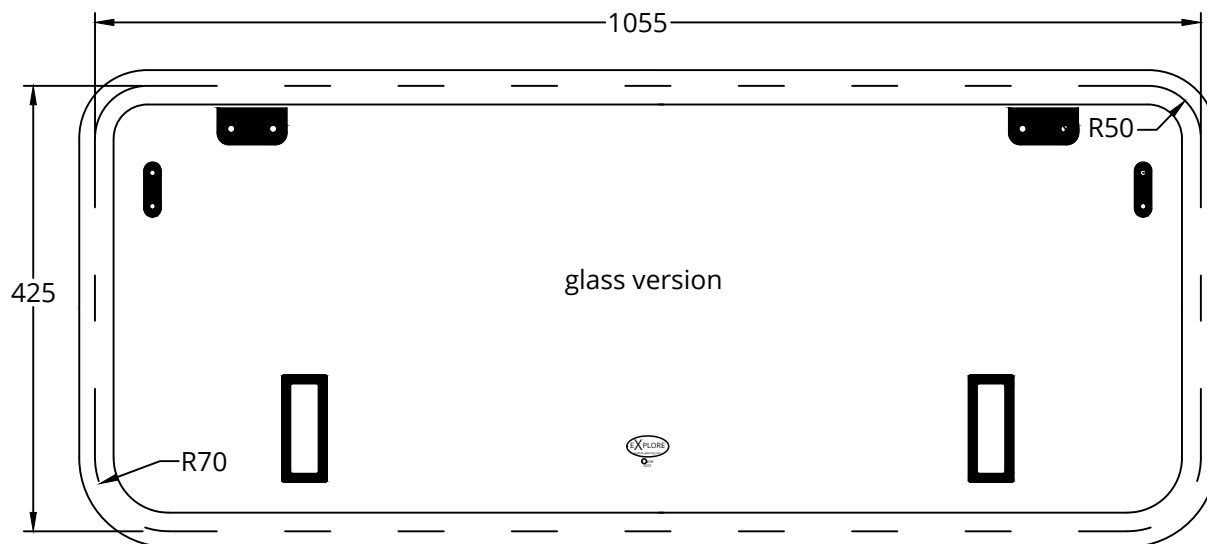

Explore Glazing Expedition window Land Rover Defender 1055 x 425 after MY2004

After MY2004 the bottom of the window has a radius of 70 mm. The upper part of the window remained unchanged and has a radius of 50 mm.