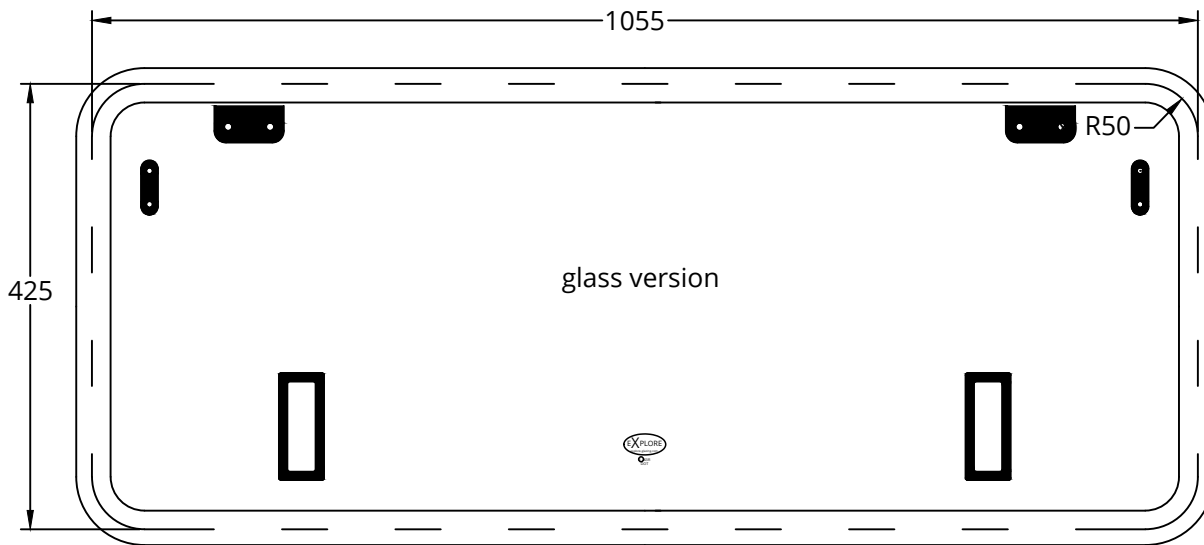

Explore Glazing Expedition window Land Rover Defender 1055 x 425 up to MY2004

Compatible for Defenders up to MY2004. After MY2004 the bottom of the window has a radius of 70 mm. The upper part of the window remained unchanged.

5 mm thick aluminium version

Aluminium profile for Explore Glazing window frames

Our glass is tested and carries the correct legal ECE R-43 and DOT certification for Europe and the rest of the world. The glass is tinted and not provided with a film or coating.