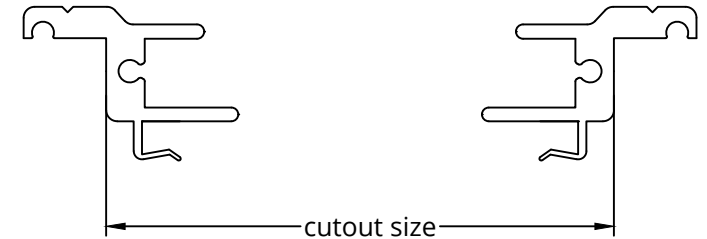

Explore Glazing Expedition window Land Rover Defender 1055 x 425 up to MY2004

Compatible for Defenders up to MY2004. After MY2004 the bottom of the window has a radius of 70 mm. The upper part of the window remained unchanged.

5 mm thick aluminium version

Aluminium profile for Explore Glazing window frames

Our glass is tested and carries the correct legal ECE R-43 and DOT certification for Europe and the rest of the world. The glass is tinted and not provided with a film or coating.